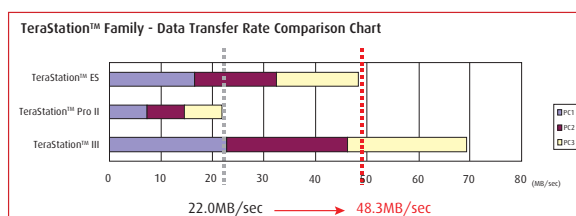

- Fully populated device, with 4 bays and 4 drives
- High-Speed - Up to 62MB/s high-speed data transfer rate
- Supports RAID level, 0, 1, 5, 10 and Standard
- Active Directory Support - simplify the management of each TeraStation
- RAID combined with Realtime Back-up Replication Function allows for reliability with fast recovery from hard drive failures
- Hot Swap - Replace faulty hard drives without interruption of work
- Hot-Spare - Switch failed drive to a spare drive automatically to support redundancy
- Dual Ethernet supports port trunking
- Back-up data held on attached USB hard drives or other Buffalo NAS via the USB ports
- Disk Encryption
- Logging access function
- Quota Management – prevent misuse of disk space by allocating the right amount of space by user
- Supports NFS – can be mapped from UNIX so that a wide range of users can access the drives
- Supports Apple Time Machine
- Schedule Power Management System - for flexible power management, save up to 66%, reduce CO₂ omissions. Automatically turns on and shuts down with PC
- PC Interlocking Power Management System
- WebAccess – allows you to store, share and access files from any web browser via PC, Mac or iPhone
- In-Built DLNA CERTIFIED™ media server
- In-Built BitTorrent™ Client
- Seamlessly integrates with iTunes® and allows you to access your music files on the TeraStation from your iTunes software
- Supports UPS connectivity via USB port
- In-Built print server
- LCD Status Display and intuitive web interface
- Two 10/100/1000 Gigabit Ethernet ports
- Two USB ports
- Supported OS: Windows Server 2003/2008, Windows® Vista™, Windows® XP, Windows® 7 (32/64bit), Windows® 2000 (32bit), Windows Media Center 2004/2005, Mac OSX 10.3.9 or higher
- Includes NovaBACKUP® Business Essentials with 10 licenses - protects data on servers locally or online. Regardless of theft, user error or hardware failure NovaBACKUP® protects and restores your data.